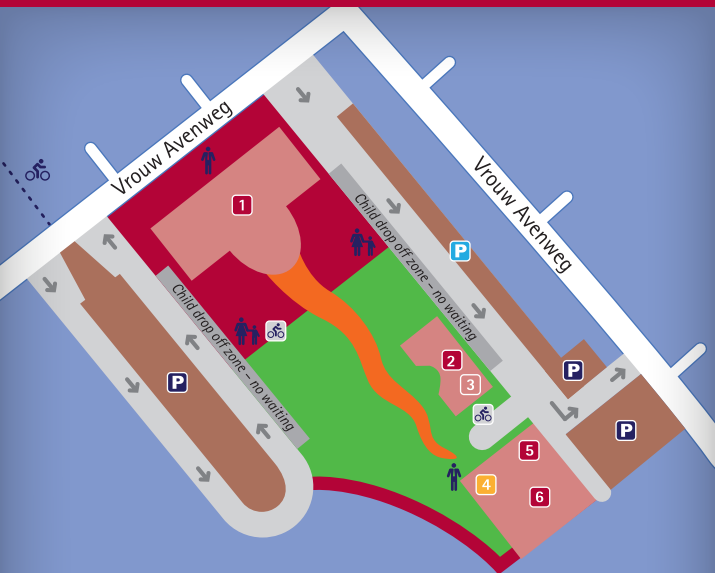

BSN Leidschenveen Campus

- | | | |
|-----------------------------------|-----------------------------|---------------------|
| 1 Junior School | 5 Uniform Shop | Bike parking |
| 2 Day Care Centre | 6 Sports Hall | Visitors' entrance |
| 3 Business Support Offices | P Short-term parking | Children's entrance |
| 4 Language Centre | P Long-term parking | |